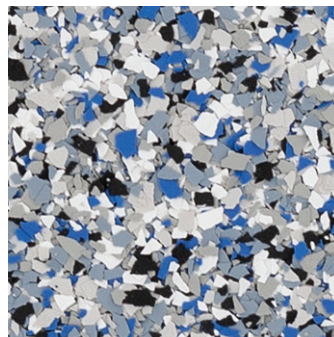

DECO FLAKE - 1/8" FLAKE

RESILIENT DECORATIVE FLOORING

Deco Flake systems combine multi-colored vinyl chips with resin to bring depth and interest to floor designs. The chips can be fully broadcast or lightly sprinkled as an accent. These affordable, attractive and customizable resinous floor solutions are ideal for educational, healthcare, retail and other commercial environments.

COOL BLENDS

Snowy Blizzard

Modern Camo

Pebbled Path

Star Seeker

Crashing Wave

Crescent Moon

Eclipse

Evening

Blue Shadow

Rebel Blue

Sapphire Velvet

Celestial

This reproduction approximates the actual color. Factors such as the type of product, degree of gloss, texture, size and shape of area, lighting, heat, or method of application may cause color variance. Substituting other manufacturers' colors may not be representative of our blends. Contact your Sherwin-Williams representative for details.