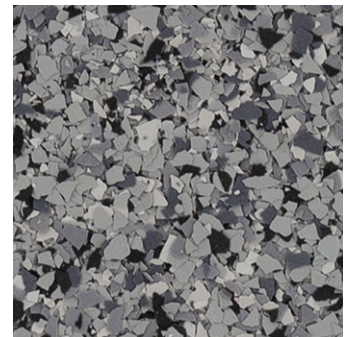

DECO FLAKE - 1/8" FLAKE

RESILIENT DECORATIVE FLOORING

Deco Flake systems combine multi-colored vinyl chips with resin to bring depth and interest to floor designs. The chips can be fully broadcast or lightly sprinkled as an accent. These affordable, attractive and customizable resinous floor solutions are ideal for educational, healthcare, retail and other commercial environments.

COOL BLENDS

Snowy Blizzard

Modern Camo

Pebbled Path

Star Seeker

Crashing Wave

Crescent Moon

Eclipse

Evening

Blue Shadow

Rebel Blue

Sapphire Velvet

Celestial

This reproduction approximates the actual color. Factors such as the type of product, degree of gloss, texture, size and shape of area, lighting, heat, or method of application may cause color variance. Substituting other manufacturers' colors may not be representative of our blends. Contact your Sherwin-Williams representative for details.