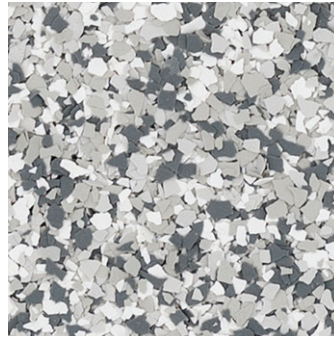

DECO FLAKE - 1/8" FLAKE

RESILIENT DECORATIVE FLOORING

Deco Flake systems combine multi-colored vinyl chips with resin to bring depth and interest to floor designs. The chips can be fully broadcast or lightly sprinkled as an accent. These affordable, attractive and customizable resinous floor solutions are ideal for educational, healthcare, retail and other commercial environments.

COOL BLENDS

Snowy Blizzard

Modern Camo

Pebbled Path

Star Seeker

Crashing Wave

Crescent Moon

Eclipse

Evening

Blue Shadow

Rebel Blue

Sapphire Velvet

Celestial

This reproduction approximates the actual color. Factors such as the type of product, degree of gloss, texture, size and shape of area, lighting, heat, or method of application may cause color variance. Substituting other manufacturers' colors may not be representative of our blends. Contact your Sherwin-Williams representative for details.