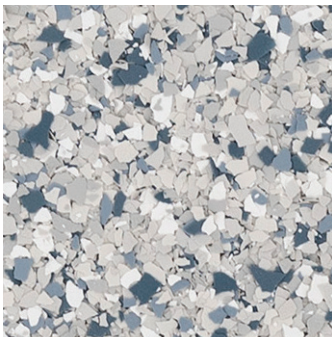

DECO FLAKE - 1/8" FLAKE

RESILIENT DECORATIVE FLOORING

Deco Flake systems combine multi-colored vinyl chips with resin to bring depth and interest to floor designs. The chips can be fully broadcast or lightly sprinkled as an accent. These affordable, attractive and customizable resinous floor solutions are ideal for educational, healthcare, retail and other commercial environments.

COOL BLENDS

Snowy Blizzard

Modern Camo

Pebbled Path

Star Seeker

Crashing Wave

Crescent Moon

Eclipse

Evening

Blue Shadow

Rebel Blue

Sapphire Velvet

Celestial

This reproduction approximates the actual color. Factors such as the type of product, degree of gloss, texture, size and shape of area, lighting, heat, or method of application may cause color variance. Substituting other manufacturers' colors may not be representative of our blends. Contact your Sherwin-Williams representative for details.