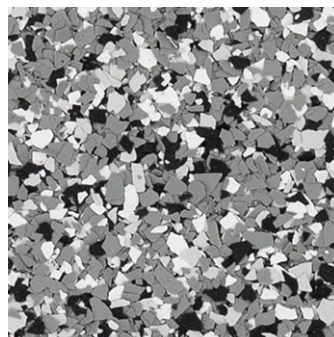

DECO FLAKE - 1/8" FLAKE

RESILIENT DECORATIVE FLOORING

Deco Flake systems combine multi-colored vinyl chips with resin to bring depth and interest to floor designs. The chips can be fully broadcast or lightly sprinkled as an accent. These affordable, attractive and customizable resinous floor solutions are ideal for educational, healthcare, retail and other commercial environments.

COOL BLENDS

Snowy Blizzard

Modern Camo

Pebbled Path

Star Seeker

Crashing Wave

Crescent Moon

Eclipse

Evening

Blue Shadow

Rebel Blue

Sapphire Velvet

Celestial

This reproduction approximates the actual color. Factors such as the type of product, degree of gloss, texture, size and shape of area, lighting, heat, or method of application may cause color variance. Substituting other manufacturers' colors may not be representative of our blends. Contact your Sherwin-Williams representative for details.