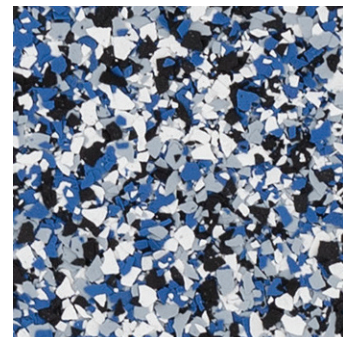

DECO FLAKE - 1/8" FLAKE

RESILIENT DECORATIVE FLOORING

Deco Flake systems combine multi-colored vinyl chips with resin to bring depth and interest to floor designs. The chips can be fully broadcast or lightly sprinkled as an accent. These affordable, attractive and customizable resinous floor solutions are ideal for educational, healthcare, retail and other commercial environments.

Evening

Blue Shadow

Rebel Blue

Sapphire Velvet

Celestial

This reproduction approximates the actual color. Factors such as the type of product, degree of gloss, texture, size and shape of area, lighting, heat, or method of application may cause color variance. Substituting other manufacturers' colors may not be representative of our blends. Contact your Sherwin-Williams representative for details.