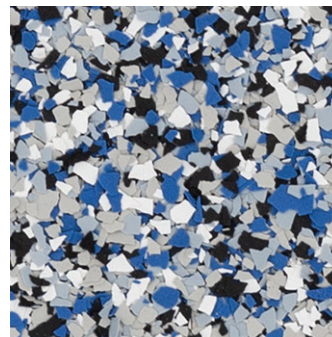

DECO FLAKE - 1/8" FLAKE

RESILIENT DECORATIVE FLOORING

Deco Flake systems combine multi-colored vinyl chips with resin to bring depth and interest to floor designs. The chips can be fully broadcast or lightly sprinkled as an accent. These affordable, attractive and customizable resinous floor solutions are ideal for educational, healthcare, retail and other commercial environments.

COOL BLENDS

Snowy Blizzard

Modern Camo

Pebbled Path

Star Seeker

Crashing Wave

Crescent Moon

Eclipse

Evening

Blue Shadow

Rebel Blue

Sapphire Velvet

Celestial

This reproduction approximates the actual color. Factors such as the type of product, degree of gloss, texture, size and shape of area, lighting, heat, or method of application may cause color variance. Substituting other manufacturers' colors may not be representative of our blends. Contact your Sherwin-Williams representative for details.