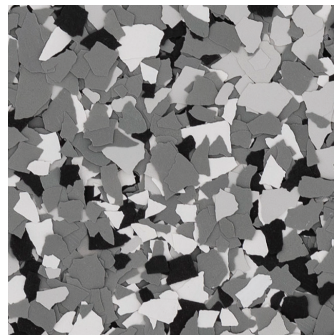

**DECO FLAKE - 1/4" FLAKE**

**RESILIENT DECORATIVE FLOORING**

Deco Flake systems combine multi-colored vinyl chips with resin to bring depth and interest to floor designs. The chips can be fully broadcast or lightly sprinkled as an accent. These affordable, attractive and customizable resinous floor solutions are ideal for educational, healthcare, retail and other commercial environments.

**COOL BLENDS**

Snowy Blizzard

Modern Camo

Pebbled Path

Star Seeker

Crashing Wave

Crescent Moon

Eclipse

Evening

Blue Shadow

Rebel Blue

Sapphire Velvet

Celestial

This reproduction approximates the actual color. Factors such as the type of product, degree of gloss, texture, size and shape of area, lighting, heat, or method of application may cause color variance. Substituting other manufacturers' colors may not be representative of our blends. Contact your Sherwin-Williams representative for details.