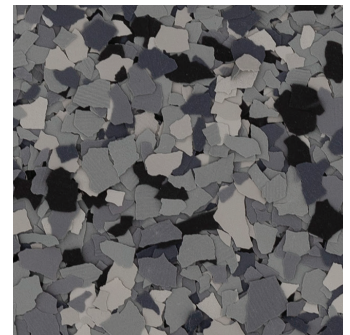

**DECO FLAKE - 1/4" FLAKE**

**RESILIENT DECORATIVE FLOORING**

Deco Flake systems combine multi-colored vinyl chips with resin to bring depth and interest to floor designs. The chips can be fully broadcast or lightly sprinkled as an accent. These affordable, attractive and customizable resinous floor solutions are ideal for educational, healthcare, retail and other commercial environments.

**COOL BLENDS**

Snowy Blizzard

Modern Camo

Pebbled Path

Star Seeker

Crashing Wave

Crescent Moon

Eclipse

Evening

Blue Shadow

Rebel Blue

Sapphire Velvet

Celestial

This reproduction approximates the actual color. Factors such as the type of product, degree of gloss, texture, size and shape of area, lighting, heat, or method of application may cause color variance. Substituting other manufacturers' colors may not be representative of our blends. Contact your Sherwin-Williams representative for details.