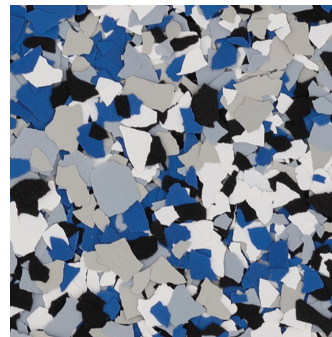

**DECO FLAKE - 1/4" FLAKE**

**RESILIENT DECORATIVE FLOORING**

Deco Flake systems combine multi-colored vinyl chips with resin to bring depth and interest to floor designs. The chips can be fully broadcast or lightly sprinkled as an accent. These affordable, attractive and customizable resinous floor solutions are ideal for educational, healthcare, retail and other commercial environments.

**COOL BLENDS**

Snowy Blizzard

Modern Camo

Pebbled Path

Star Seeker

Crashing Wave

Crescent Moon

Eclipse

Evening

Blue Shadow

Rebel Blue

Sapphire Velvet

Celestial

This reproduction approximates the actual color. Factors such as the type of product, degree of gloss, texture, size and shape of area, lighting, heat, or method of application may cause color variance. Substituting other manufacturers' colors may not be representative of our blends. Contact your Sherwin-Williams representative for details.