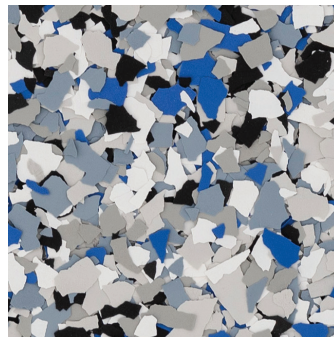

**DECO FLAKE - 1/4" FLAKE**

**RESILIENT DECORATIVE FLOORING**

Deco Flake systems combine multi-colored vinyl chips with resin to bring depth and interest to floor designs. The chips can be fully broadcast or lightly sprinkled as an accent. These affordable, attractive and customizable resinous floor solutions are ideal for educational, healthcare, retail and other commercial environments.

**COOL BLENDS**

Snowy Blizzard

Modern Camo

Pebbled Path

Star Seeker

Crashing Wave

Crescent Moon

Eclipse

Evening

Blue Shadow

Rebel Blue

Sapphire Velvet

Celestial

This reproduction approximates the actual color. Factors such as the type of product, degree of gloss, texture, size and shape of area, lighting, heat, or method of application may cause color variance. Substituting other manufacturers' colors may not be representative of our blends. Contact your Sherwin-Williams representative for details.