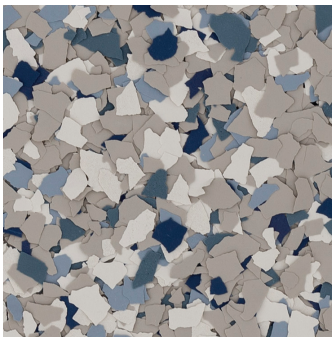

**DECO FLAKE - 1/4" FLAKE**

**RESILIENT DECORATIVE FLOORING**

Deco Flake systems combine multi-colored vinyl chips with resin to bring depth and interest to floor designs. The chips can be fully broadcast or lightly sprinkled as an accent. These affordable, attractive and customizable resinous floor solutions are ideal for educational, healthcare, retail and other commercial environments.

**COOL BLENDS**

Snowy Blizzard

Modern Camo

Pebbled Path

Star Seeker

Crashing Wave

Crescent Moon

Eclipse

Evening

Blue Shadow

Rebel Blue

Sapphire Velvet

Celestial

This reproduction approximates the actual color. Factors such as the type of product, degree of gloss, texture, size and shape of area, lighting, heat, or method of application may cause color variance. Substituting other manufacturers' colors may not be representative of our blends. Contact your Sherwin-Williams representative for details.