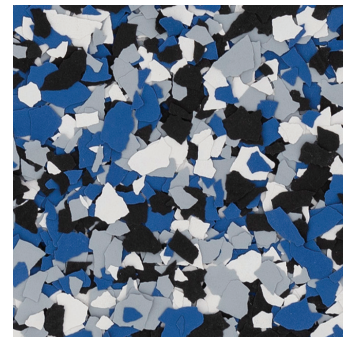

**DECO FLAKE - 1/4" FLAKE**

**RESILIENT DECORATIVE FLOORING**

Deco Flake systems combine multi-colored vinyl chips with resin to bring depth and interest to floor designs. The chips can be fully broadcast or lightly sprinkled as an accent. These affordable, attractive and customizable resinous floor solutions are ideal for educational, healthcare, retail and other commercial environments.

**COOL BLENDS**

Snowy Blizzard

Modern Camo

Pebbled Path

Star Seeker

Crashing Wave

Crescent Moon

Eclipse

Evening

Blue Shadow

Rebel Blue

Sapphire Velvet

Celestial

This reproduction approximates the actual color. Factors such as the type of product, degree of gloss, texture, size and shape of area, lighting, heat, or method of application may cause color variance. Substituting other manufacturers' colors may not be representative of our blends. Contact your Sherwin-Williams representative for details.