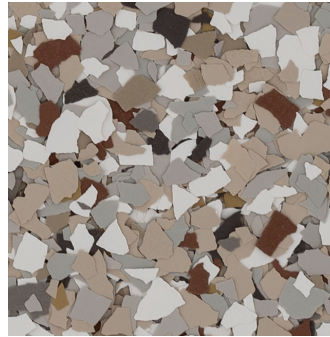

**DECO FLAKE - 1/4" FLAKE**

RESILIENT DECORATIVE FLOORING

WARM BLENDS

Desert Mirage

River Rock

Milky Way

Hickory

Pyrite

Velvet Feather

Ground Hazelnut

Mocha

This reproduction approximates the actual color. Factors such as the type of product, degree of gloss, texture, size and shape of area, lighting, heat, or method of application may cause color variance. Substituting other manufacturers' colors may not be representative of our blends. Contact your Sherwin-Williams representative for details.