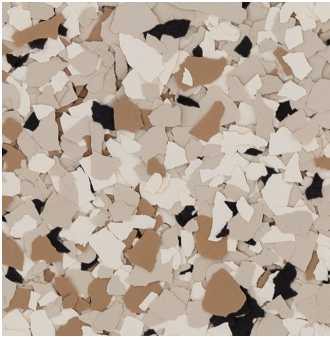

**DECO FLAKE - 1/4" FLAKE**

RESILIENT DECORATIVE FLOORING

WARM BLENDS

Desert Mirage

River Rock

Milky Way

Hickory

Pyrite

Velvet Feather

Ground Hazelnut

Mocha

This reproduction approximates the actual color. Factors such as the type of product, degree of gloss, texture, size and shape of area, lighting, heat, or method of application may cause color variance. Substituting other manufacturers' colors may not be representative of our blends. Contact your Sherwin-Williams representative for details.