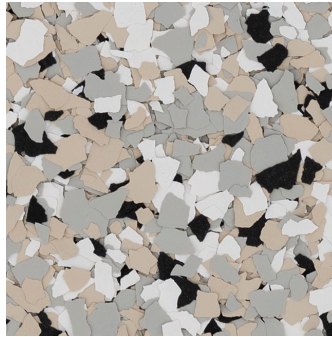

**DECO FLAKE - 1/4" FLAKE**

RESILIENT DECORATIVE FLOORING

WARM BLENDS

Desert Mirage

River Rock

Milky Way

Hickory

Pyrite

Velvet Feather

Ground Hazelnut

Mocha

This reproduction approximates the actual color. Factors such as the type of product, degree of gloss, texture, size and shape of area, lighting, heat, or method of application may cause color variance. Substituting other manufacturers' colors may not be representative of our blends. Contact your Sherwin-Williams representative for details.