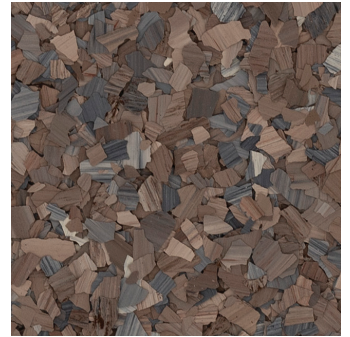

**DECO FLAKE - 1/4" FLAKE**

RESILIENT DECORATIVE FLOORING

WARM BLENDS

Desert Mirage

River Rock

Milky Way

Hickory

Pyrite

Velvet Feather

Ground Hazelnut

Mocha

This reproduction approximates the actual color. Factors such as the type of product, degree of gloss, texture, size and shape of area, lighting, heat, or method of application may cause color variance. Substituting other manufacturers' colors may not be representative of our blends. Contact your Sherwin-Williams representative for details.