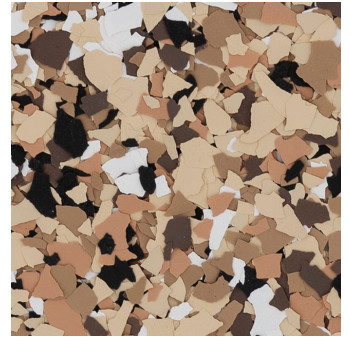

**DECO FLAKE - 1/4" FLAKE**

RESILIENT DECORATIVE FLOORING

WARM BLENDS

Desert Mirage

River Rock

Milky Way

Hickory

Pyrite

Velvet Feather

Ground Hazelnut

Mocha

This reproduction approximates the actual color. Factors such as the type of product, degree of gloss, texture, size and shape of area, lighting, heat, or method of application may cause color variance. Substituting other manufacturers' colors may not be representative of our blends. Contact your Sherwin-Williams representative for details.