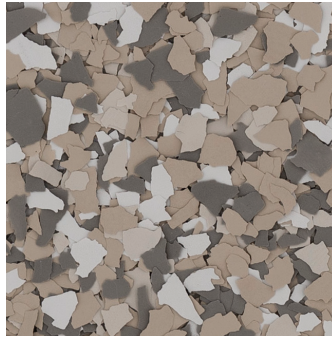

**DECO FLAKE - 1/4" FLAKE**

RESILIENT DECORATIVE FLOORING

WARM BLENDS

Desert Mirage

River Rock

Milky Way

Hickory

Pyrite

Velvet Feather

Ground Hazelnut

Mocha

This reproduction approximates the actual color. Factors such as the type of product, degree of gloss, texture, size and shape of area, lighting, heat, or method of application may cause color variance. Substituting other manufacturers' colors may not be representative of our blends. Contact your Sherwin-Williams representative for details.